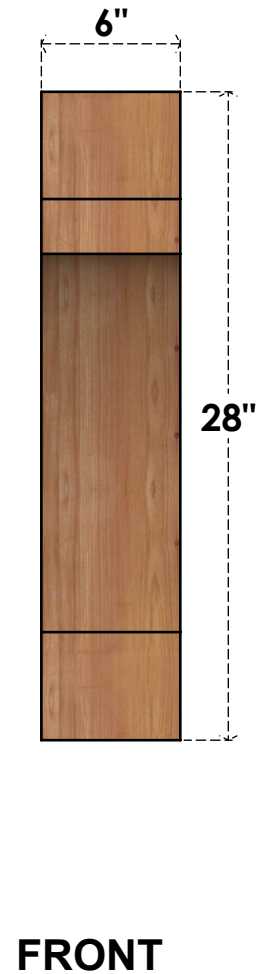

BRC06X20X28MRC00RWR

6"W X 20"D X 28"H MERCED ROUGH SAWN BRACE, WESTERN RED CEDAR

EKENA MILLWORK
 2300 WEST MAIN ST.
 CLARKSVILLE, TX 75426
 TOLL FREE: 866-607-0453
 WWW.EKENAMILLWORK.COM

NOTES

1. INSTALLATION TO BE COMPLETED IN ACCORDANCE WITH MANUFACTURER'S SPECIFICATIONS.
2. DRAWING MAY NOT BE TO SCALE
3. THIS DRAWING IS INTENDED FOR DESIGN AND PLANNING PURPOSES ONLY.
4. ALL INFORMATION CONTAINED HEREIN WAS CURRENT AT THE TIME OF DEVELOPMENT BUT MUST BE REVIEWED AND APPROVED BY THE PRODUCT MANUFACTURER TO BE CONSIDERED ACCURATE.
5. PRODUCTS ARE NOT KILN DRIED. THIS ITEM IS UNIQUE AND WILL CONTAIN THE NATURAL VARIATIONS THAT THE WOOD SPECIES OFFERS. THIS MAY RESULT IN VARIATIONS UP TO 1/4"