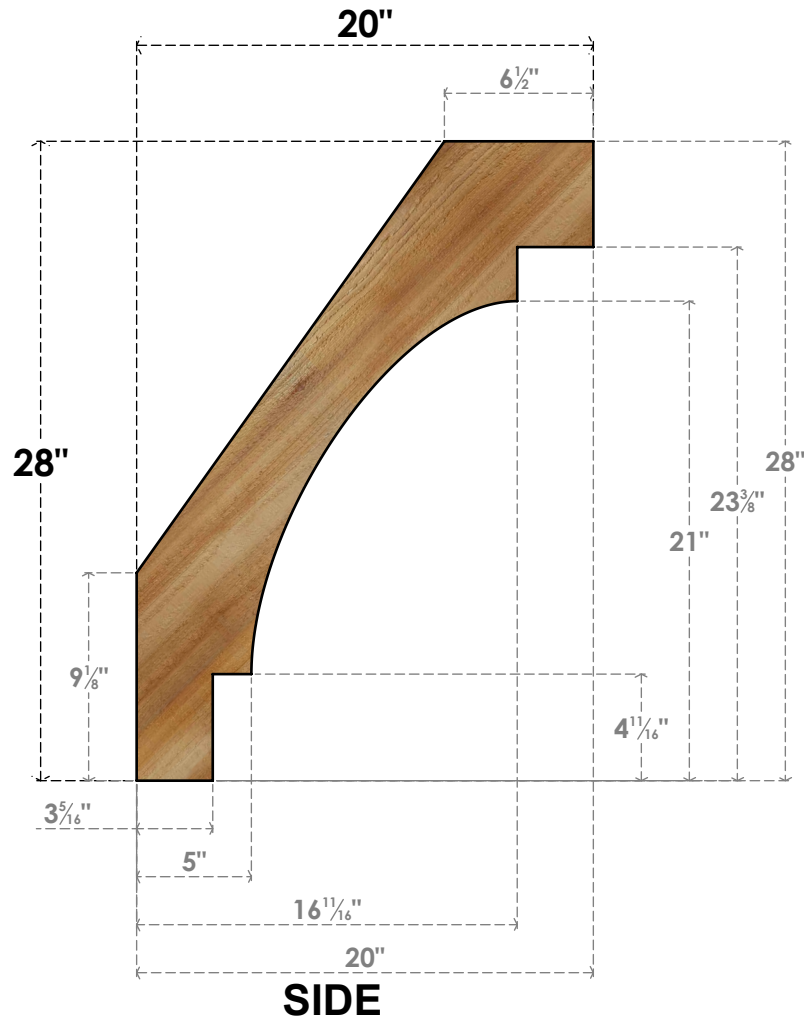

BRC06X20X28MRC00RWR

6"W X 20"D X 28"H MERCED ROUGH SAWN BRACE, WESTERN RED CEDAR

EKENA MILLWORK
 2300 WEST MAIN ST.
 CLARKSVILLE, TX 75426
 TOLL FREE: 866-607-0453
 WWW.EKENAMILLWORK.COM

NOTES

1. INSTALLATION TO BE COMPLETED IN ACCORDANCE WITH MANUFACTURER'S SPECIFICATIONS.
2. DRAWING MAY NOT BE TO SCALE
3. THIS DRAWING IS INTENDED FOR DESIGN AND PLANNING PURPOSES ONLY.
4. ALL INFORMATION CONTAINED HEREIN WAS CURRENT AT THE TIME OF DEVELOPMENT BUT MUST BE REVIEWED AND APPROVED BY THE PRODUCT MANUFACTURER TO BE CONSIDERED ACCURATE.
5. PRODUCTS ARE NOT KILN DRIED. THIS ITEM IS UNIQUE AND WILL CONTAIN THE NATURAL VARIATIONS THAT THE WOOD SPECIES OFFERS. THIS MAY RESULT IN VARIATIONS UP TO 1/4"